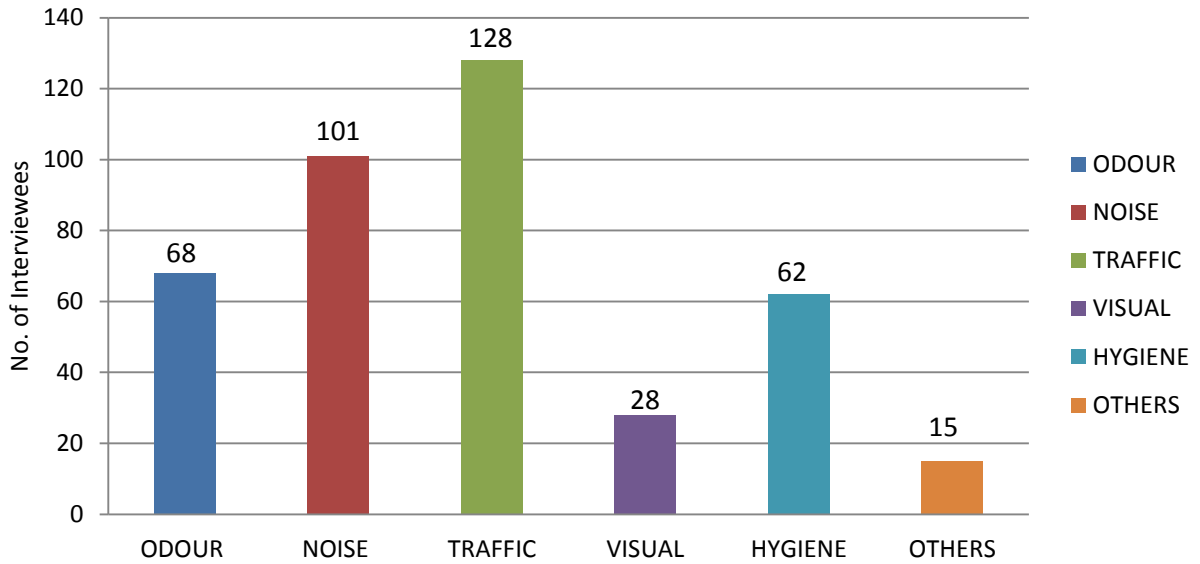

Summary of Questionnaire Survey

The interviewees have the following concerns during the relocation of SKSTW to caverns (More than one option can be chosen)

The interviewees have the following concerns after the relocation of SKSTW to caverns (More than one option can be chosen)